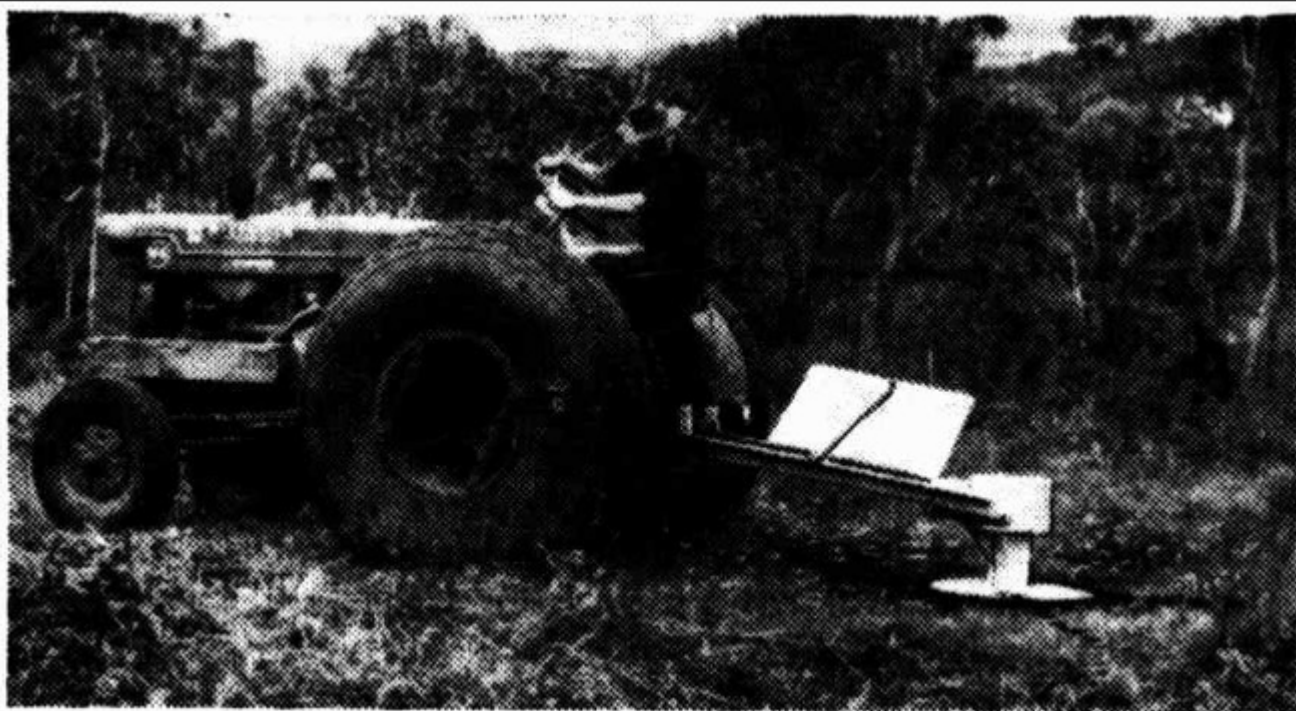

FLYING SAUCER IN ACTION

Pictures show the Arthur Rotary Slasher, popularly known as the "Flying Saucer," clearing bracken at Mount Compass. Besides bracken, it will also cut through light scrub with shoots up to 2 inches thick.

A demonstration of the machine in action was given to over 200 farmers and firms' representatives at Mount Compass this month.

The machine consists basically of a square steel plate saucered in the centre, to

The machine consists basically of a square steel plate saucered in the centre, to which are attached heavy duty chains, three feet long. Vegetation in the path of these chains is pulped. It can be towed by any tractor with PTO. It is claimed to clear at 7 acres per hour. Mallee stumps are no obstacle as it scatters and breaks them without loss of speed.